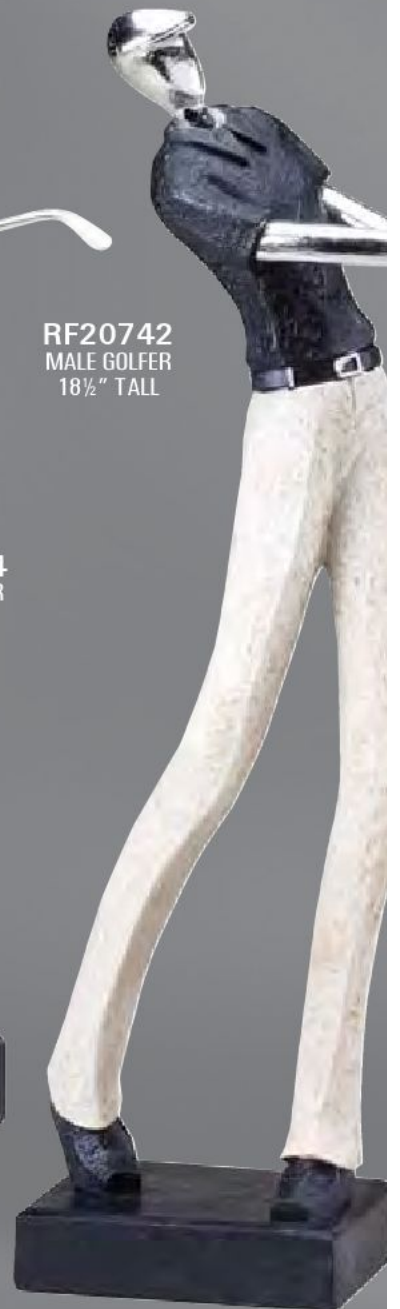

RF20742
MALE GOLFER
18½" TALL

RF20744
MALE GOLFER
12½" TALL