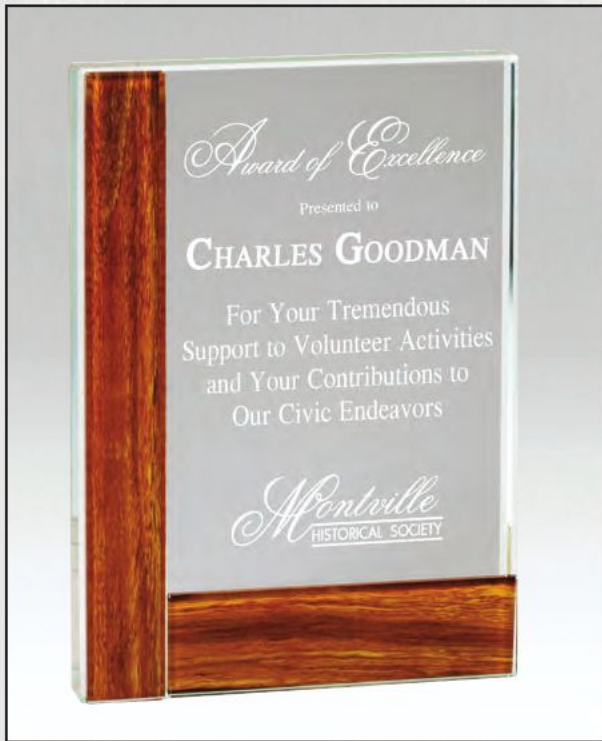

CRYSTAL & GLASS

*Freestanding Crystal Awards
with simulated wood grain trim*