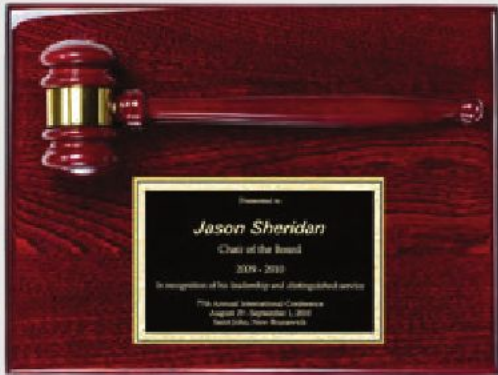

EXECUTIVE GIFTS

AGP-30PL 9" X 12" Piano Finish