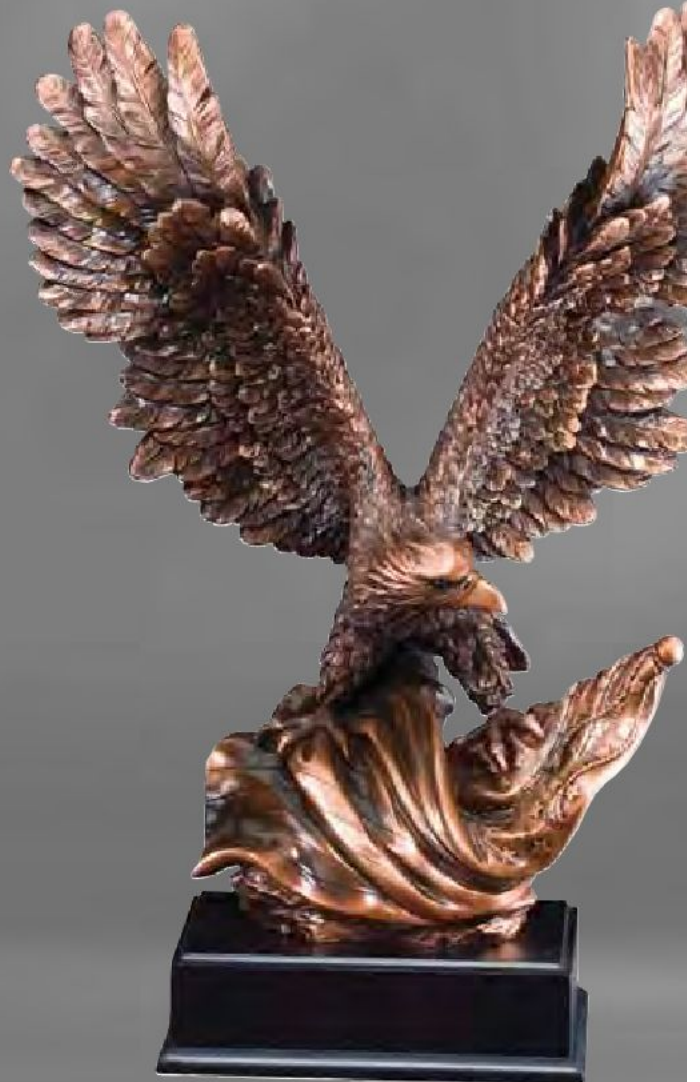

Lasterette® Frames
Feature a Full Velour Back

*Gallery Resin
Sculptures*

GALLERY RESIN SCULPTURES

RFB810
14" Height
10" Wing Span

RFB820
19" Height
14" Wing Span

*For those outstanding achievers
who have dared to soar above
the others in pursuit of
Excellence.*

RFB081
14" Height
10" Wing Span

RFB082
19" Height
14" Wing Span

*Elegant Electroplated
Resin Sculptures*

GALLERY RESIN SCULPTURES

AE620
14" Height
10" Wing Span

AE610
12" Height
9 1/2" Wing Span

*Gallery Resin
Sculptures*